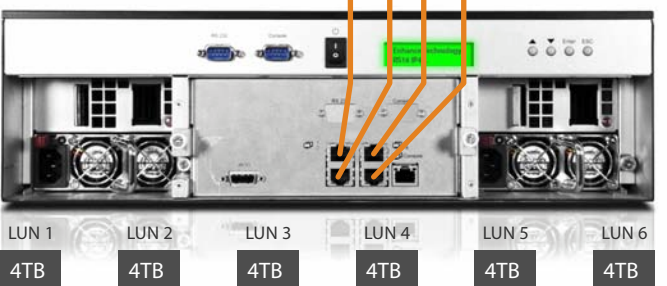

UltraStor RS16 IP-4 on VMware for Data Center

VMware ESX 4.0 vSphere 4
Next Generation Storage Virtualization

Windows Server 2008

Linux

- Dell PowerEdge 2950 2U Rack Server
- Dual-core 64-bit Intel Xeon processor
- 1066MHz FSB with 32GB RAM
- TCP/IP Offload Engine (TOE)

Intel Pro/1000 Gigabit Network Card and Broadcom Gigabit Ethernet

48-port Dell PowerConnect 6248 Ethernet Switch

UltraStor RS16 IP-4
Populated with Seagate 1.5TB SATA HDDs

"We evaluated several vendors and concluded that Enhance Technology's iSCSI system offered comparable performance to SANs costing almost twice as much," says John Tourloukis, Partner of Fast PC Networks. After contacting with Enhance Technology's sales rep and knowing the features that RS16 IP-4 offers on its performance and speed, Fast PC Networks purchased the unit.