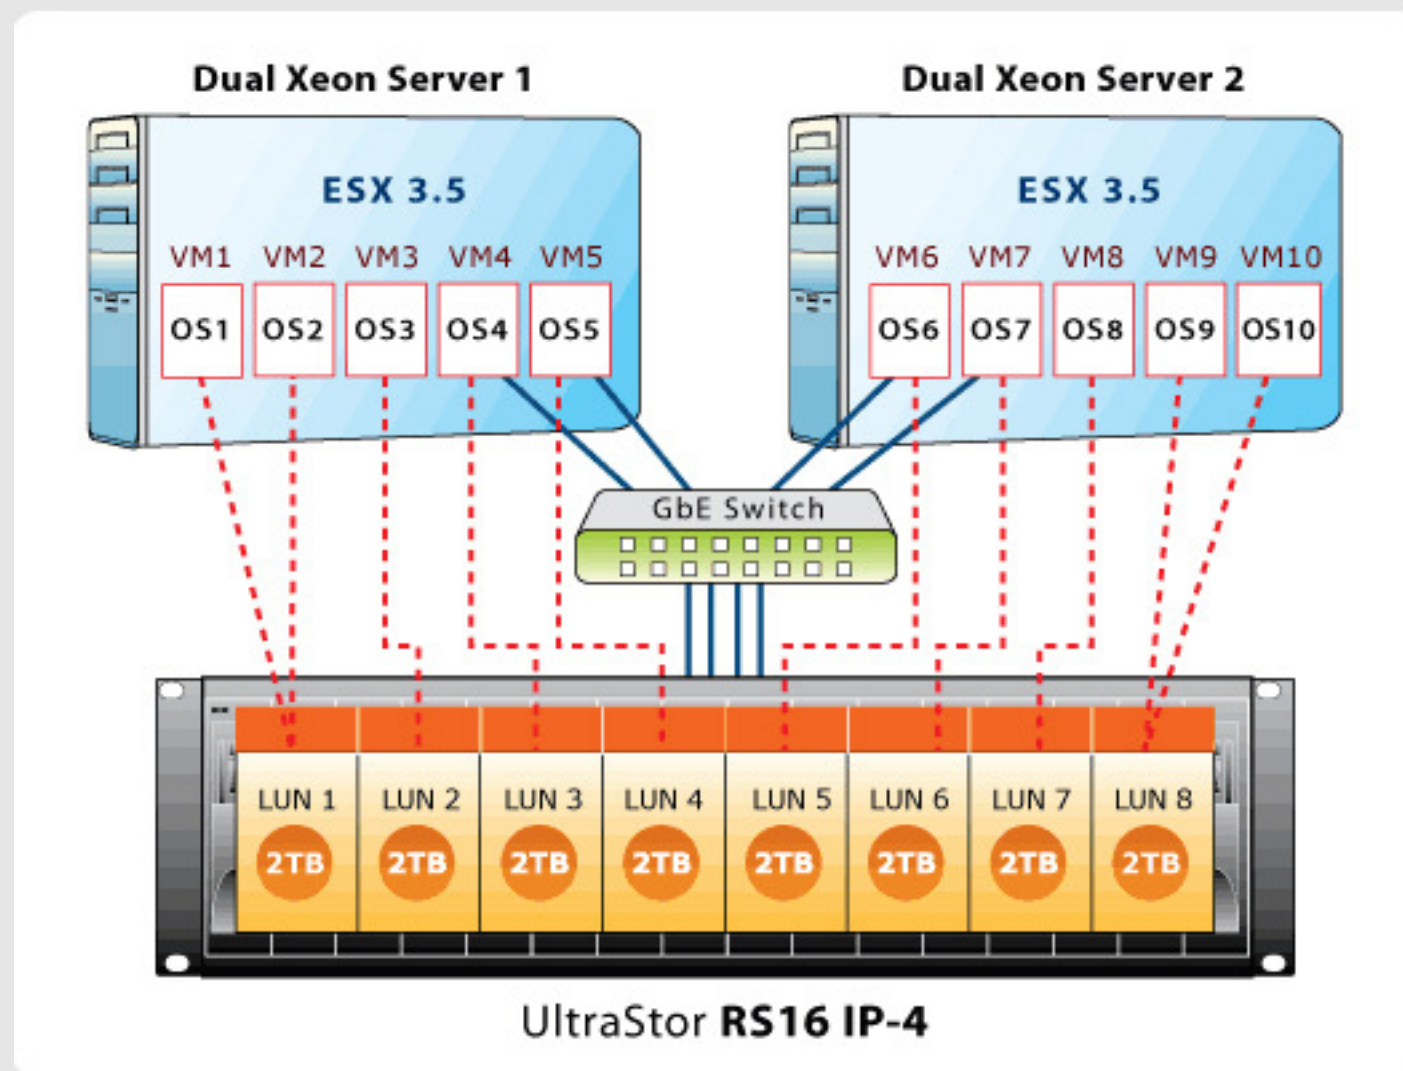

The UltraStor RS16 IP-4 GbE iSCSI storage solutions are verified by VMware ESX Servers for storage virtualization which let you aggregate memory, storage and networking resources into multiple virtual machines. The combination of VMware's storage virtualization and Enhance Technology's GbE iSCSI professional RAID protected storage systems allow users to make the best use of their existing storage to improve resource utilization. VMware allows IT customers various benefits such as less energy consumption, simplify management, and flexible & scalable network storage environment for enterprise & SMB.

Storage virtualization is part of the Enhance's ongoing efforts to go green, and the efficient setup of using VMware ESX server along with the Enhance's UltraStor IP Storage Arrays directly contribute to savings on IT operating cost. As the leader in server virtualization, VMware provides users for saving overall cost by its green nature with fewer servers required, reducing downtime and energy usage, while increasing flexibility and the efficiency of the storage subsystems. Working together with VMware, Enhance strives to achieve high power efficiency and performance while minimizing total operating costs and ownership.

Enhance VMware Storage Virtualization

UltraStor RS16 IP-4 Features & Benefits:

- 3U, 16 SAS/SATA disks external storage
- Multiple RAID configuration options
- Embedded hardware RAID controller
- One logical volume shared by as many as 16 hosts
- Windows MPIO Certified
- Hot swappable components
- Secure control panel with backlit LCD
- Host access control & CHAP