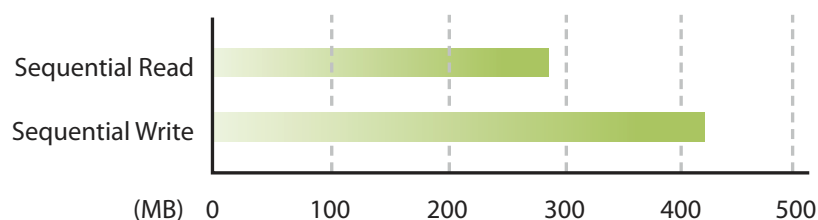

UltraStor RS16 IP-4
Populated with Seagate 1.5TB SATA HDDs

"We evaluated several vendors and concluded that Enhance Technology's iSCSI system offered comparable performance to SANs costing almost twice as much," says John Tourloukis, Partner of Fast PC Networks. After contacting with Enhance Technology's sales rep and knowing the features that RS16 IP-4 offers on its performance and speed, Fast PC Networks purchased the unit.

"We chose this specific product because of its great performance versus other iSCSI SAN, and the throughput works really good at a tremendous saving"- John Tourloukis