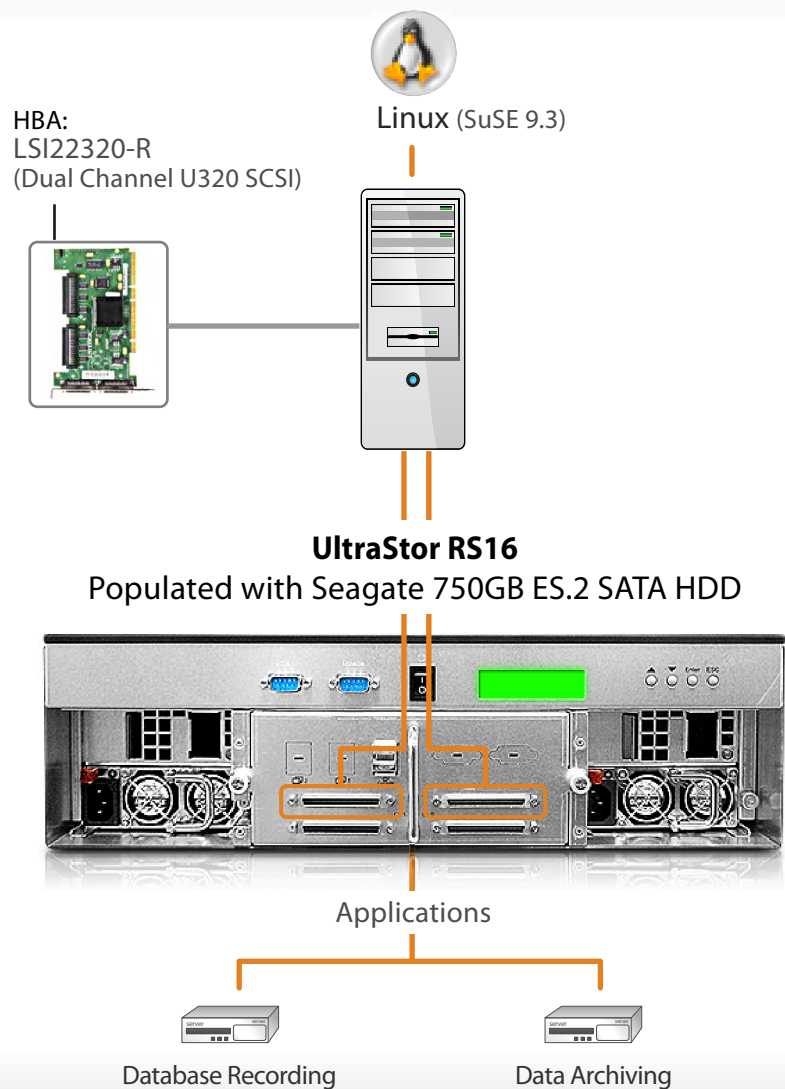

Enhance Technology becomes part of the solution

University of Rochester Uses UltraStor RS16 for Backup & Data Archive