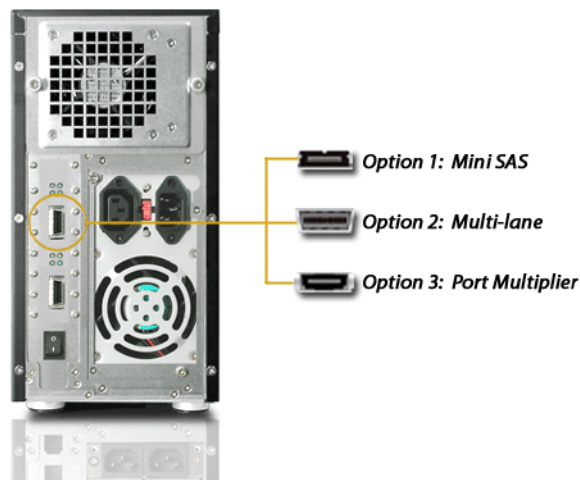

EnhanceBOX E8™ Series

www.enhance-tech.com

8 Drive SAS/SATA Desktop Storage Enclosure

1TB SATA II Certified

The next generation begins here

A Pioneer and leader in hybrid I/O technologies, Enhance Technology introduces the EnhanceBOX E8 Series, a host card (HBA) dependent, desktop storage array product line, developed for OEM, VAR, & storage solution providers. Supporting both SAS or SATA I/II hard disks, the E8 Series features a new generation Mini-SAS (MS), Multi-lane (ML) and Port multiplier (PM) host connectivity capable of sustaining data rates up to 450MB/Sec (Mini-SAS Model). Constructed with aluminum material and hot-swappable cooling fan, the E8 Series is the coolest storage system on the market with a host of hot-swap components, empowering users with capabilities normally found in enterprise-class SCSI systems.

Advanced Technology

The EnhanceBOX E8 Series was built on the latest I/O technology, the **Mini-SAS (MS)**, **Multi-lane (ML)** and **Port Multiplier (PM)** connectivities, for multiple-disk configurations and superior airflow. The Enhance Technology E8 ML comes with highly reliable, thumb screw type cable/connector that combines Eight (8) high capacity SATA or high reliability SAS disks to the broadband high performance computing environments. The EnhanceBOX E8 Series is the first and only desktop storage array helping VARs, Integrators and Resellers offer more cost effective storage options for less. The E Series has received a warm welcome in the Audio/Video Post-Production, Desktop Storage, Graphic Design, Data Base Apps and R&D Facilities.

Key Features

- Aluminum material construction
- Built-in SAS/SATA II compatible backplane
- Eight hot-swappable HDD drive trays with individual keylock
- One hot-swappable enclosure fan facilitates regular maintenance
- One thumbscrew enabled front door with optical LED indicators
- Fan-fail LED and alarm with mute button
- Power & Status LED indicators on the door Patent Pending